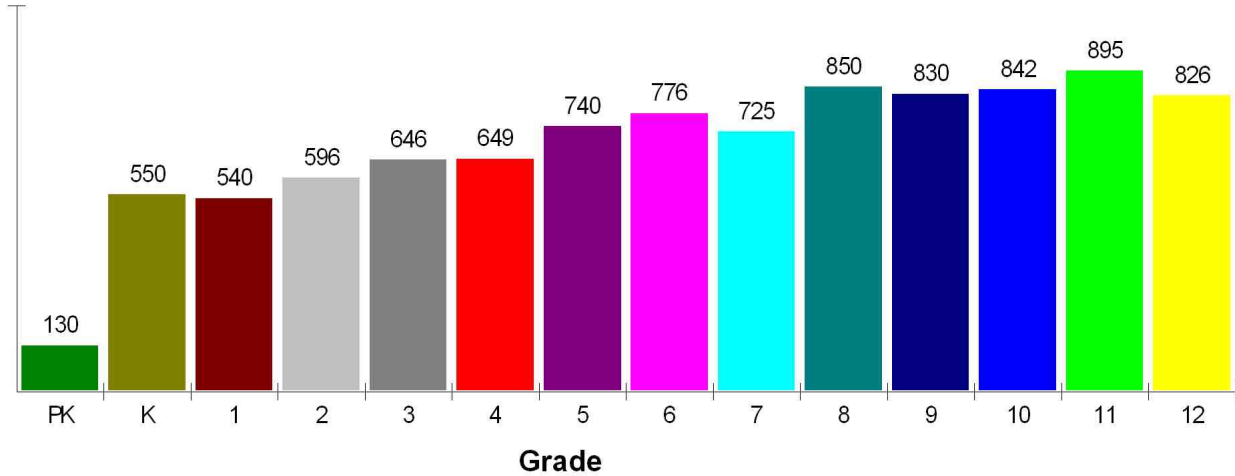

Student Enrollment By Grade FOR PENINSULA SCHOOL DIST 401

Total Enrollment = 9,595

National Enrollment Ranking: 842 of 15,679 (94th Percentile)

State Enrollment Ranking: 31 of 296 (89th Percentile)