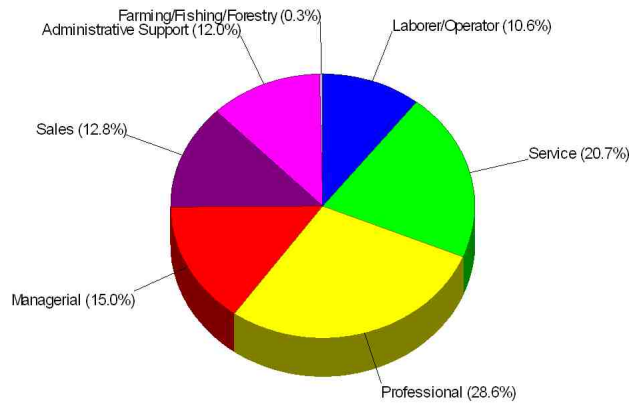

Employment For Area of Gig Harbor

Average Travel Time To Work = 34.7 Minutes

Occupation