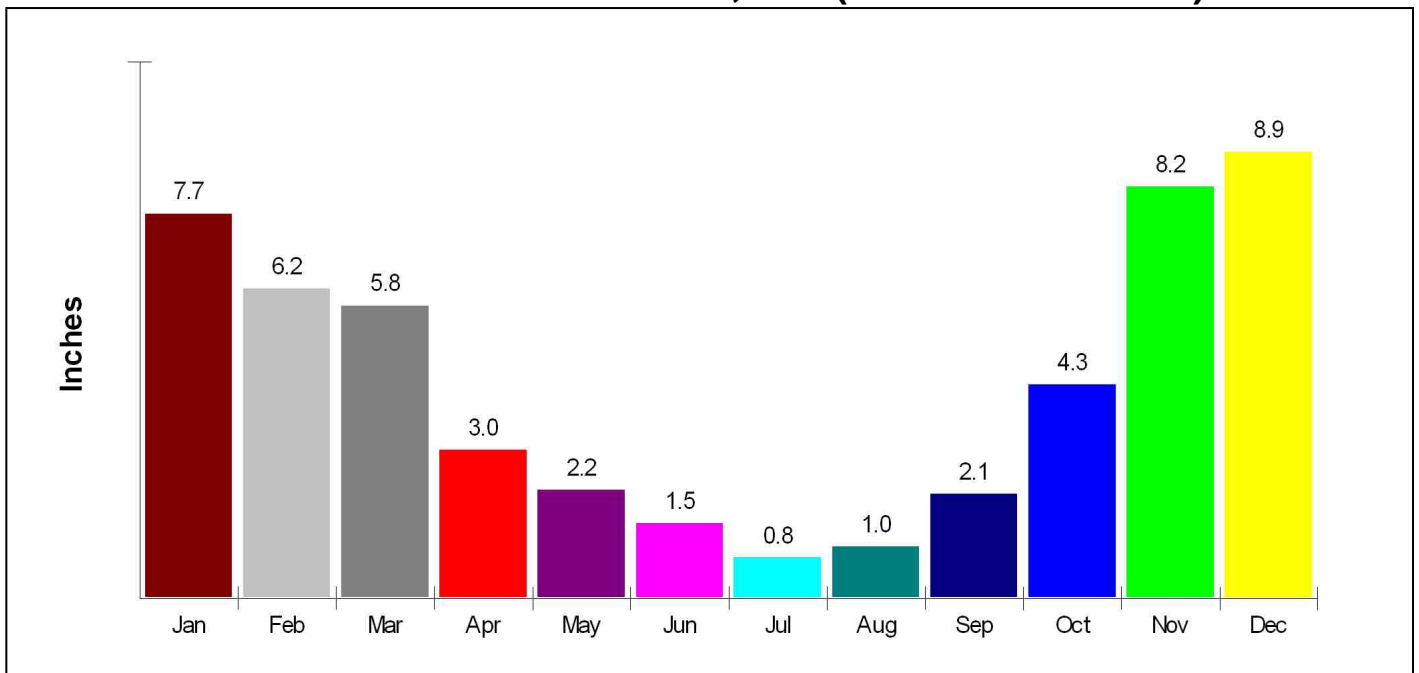

## Temperature Measured at BREMERTON, WA (elevation = 162ft. )

## Average Precipitation Measured at BREMERTON, WA (elevation = 162ft. )

Prepared by Mike Esteb