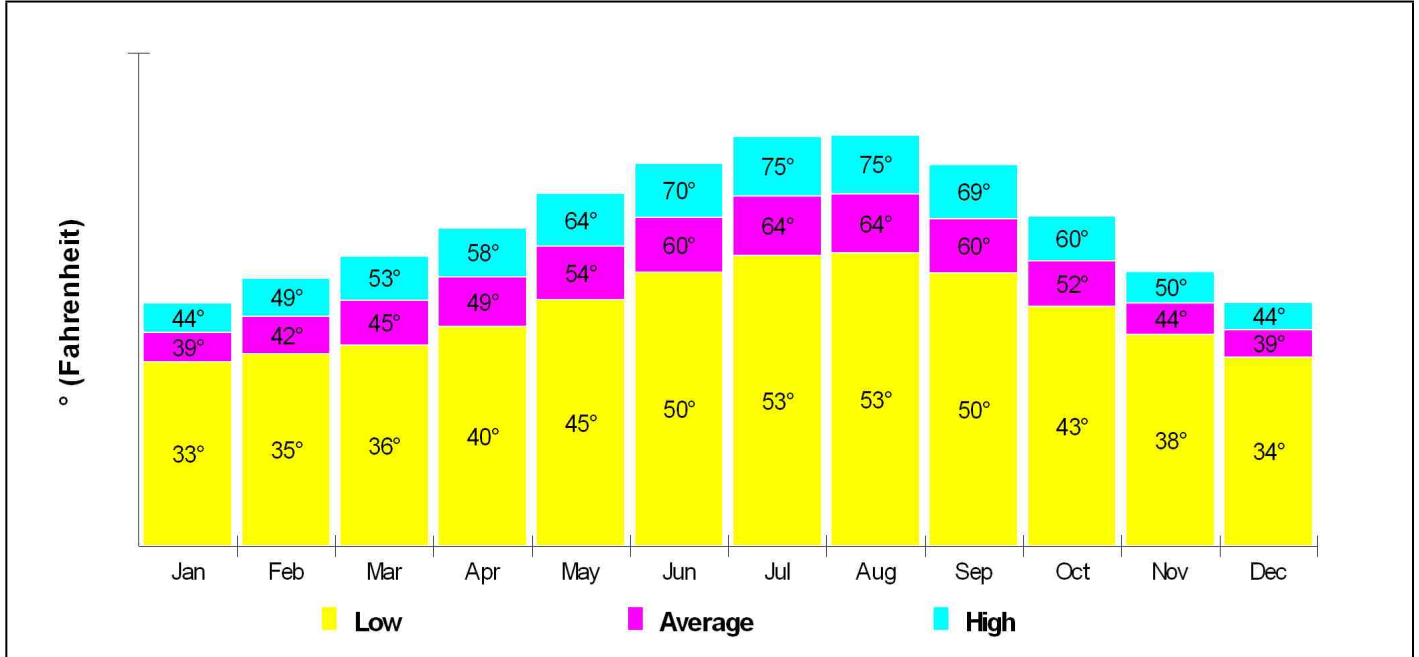

## Temperature Measured at BREMERTON, WA (elevation = 162ft. )

## Average Precipitation Measured at BREMERTON, WA (elevation = 162ft. )

Prepared by Mike Esteb